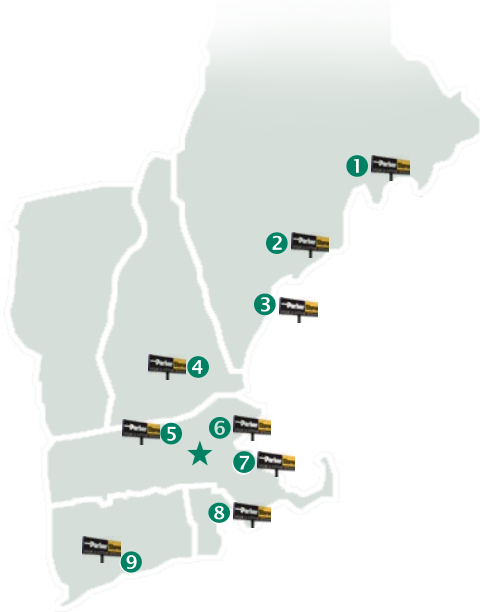

Supply Chain Solutions

Inventory Management
iPower – Kanban
iPower – VMI
Lean Replenishment
Point of Use Solutions
Vendor Reduction
Visual Inventory Controls
VMI/JIT

24/7 Online Ordering

Find over 33,000 Parker components online at HopeDirect.com. As your most convenient source for genuine Parker hose and fittings, orders on in-stock items placed by 12 p.m. Monday through Friday (excluding holidays) ship same day.

Hope Direct ▶▶▶

Components & Services Line Card

Multiple Locations Across New England

The Hope Group owns and operates ten locations in five New England states including nine Parker Store customer service centers staffed by a trained technician who can diagnose a hydraulic connection problem and provide immediate replacement of any ruptured hose assembly up to 2-inch inside diameter and six-wire braid.

 LOCATIONS WITH A PARKER STORE ATTACHED

HEADQUARTERS

★ 70 Bearfoot Road, **Northborough, MA** 01532
Tel: 508-393-7660 • Fax: 508-393-8203

BRANCH LOCATIONS

1 Bangor, ME

257 Perry Road
Bangor, ME 04401
Tel: 207-942-7475
Fax: 207-941-9875

2 Lewiston, ME

14 Enterprise Street
Lewiston, ME 04240
Tel: 207-783-9108
Fax: 207-782-8634

3 South Portland, ME

5 Wallace Avenue
S. Portland, ME 04106
Tel: 207-774-6266
Fax: 207-774-4735

4 Manchester, NH

880 Candia Road
Manchester, NH 03109
Tel: 603-622-4998
Fax: 603-622-4667