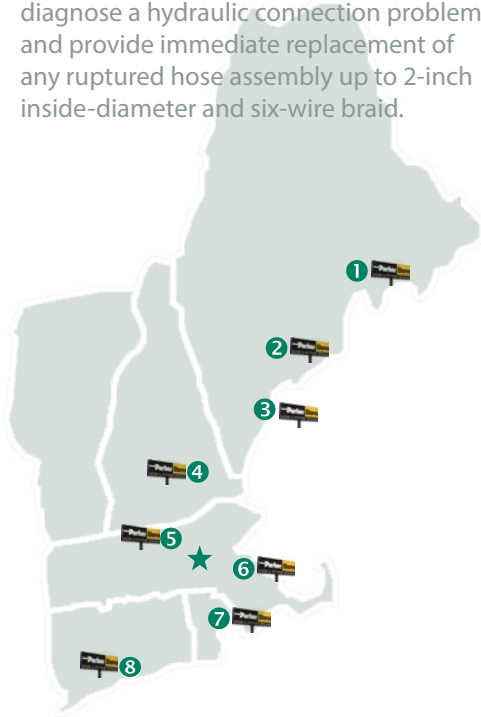

Supply Chain Solutions

Inventory Management
iPower – Kanban
iPower – VMI
Lean Replenishment
Point of Use Solutions
Vendor Reduction
Visual Inventory Controls
VMI/JIT

24/7 Online Ordering

Find over 33,000 Parker components online at HopeDirect.com. As your most convenient source for genuine Parker hose and fittings, orders on in-stock items placed by 12 p.m. Monday through Friday (excluding holidays) ship same day.

Hope Direct ▶▶▶

Components & Services Line Card

Multiple Locations Across New England

The Hope Group owns and operates nine locations in five New England states including eight Parker Store retail outlets staffed by a trained technician who can diagnose a hydraulic connection problem and provide immediate replacement of any ruptured hose assembly up to 2-inch inside-diameter and six-wire braid.

RHODE ISLAND

- 7 Cranston**
215 Niantic Avenue
Cranston, RI 02907
Tel: 401-943-1577
Fax: 401-943-8808

CONNECTICUT

- 8 North Haven**
350 Sackett Point Road
No. Haven, CT 06473
Tel: 203-269-1299
Fax: 203-891-7649