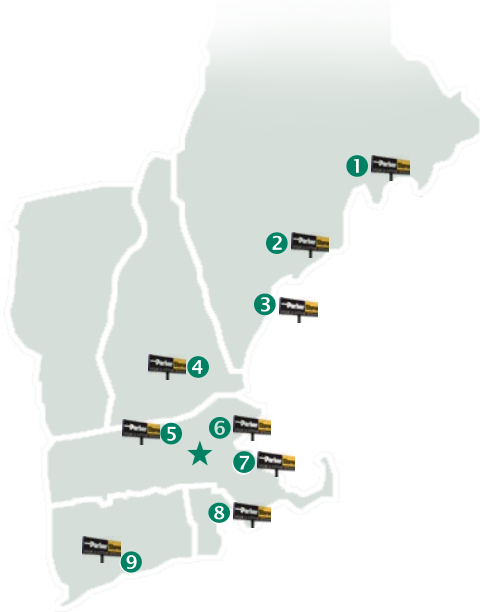

Supply Chain Solutions

Inventory Management
 iPower – Kanban
 iPower – VMI
 Lean Replenishment
 Point of Use Solutions
 Vendor Reduction
 Visual Inventory Controls
 VMI/JIT

24/7 Online Ordering

Find over 33,000 Parker components online at HopeDirect.com. As your most convenient source for genuine Parker hose and fittings, orders on in-stock items placed by 12 p.m. Monday through Friday (excluding holidays) ship same day.

Hope Direct ▶▶▶

Multiple Locations Across New England

The Hope Group owns and operates ten locations in five New England states including nine Parker Store customer service centers staffed by a trained technician who can diagnose a hydraulic connection problem and provide immediate replacement of any ruptured hose assembly up to 2-inch inside diameter and six-wire braid.

 LOCATIONS WITH A PARKER STORE ATTACHED

HEADQUARTERS

★ 70 Bearfoot Road, **Northborough, MA** 01532
Tel: 508-393-7660 • Fax: 508-393-8203

BRANCH LOCATIONS

1 Bangor, ME

257 Perry Road
Bangor, ME 04401
Tel: 207-942-7475
Fax: 207-941-9875

2 Lewiston, ME

14 Enterprise Street
Lewiston, ME 04240
Tel: 207-783-9108
Fax: 207-782-8634

3 South Portland, ME

5 Wallace Avenue
S. Portland, ME 04106
Tel: 207-774-6266
Fax: 207-774-4735

4 Manchester, NH

880 Candia Road
Manchester, NH 03109
Tel: 603-622-4998
Fax: 603-622-4667