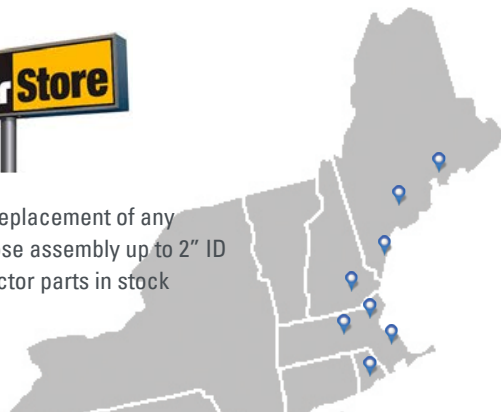

Can I pick it up at the store?

Right now, we only ship direct. However, you can see if we have the part in stock.

Orders placed by Noon EST ship same day

Applies to in-stock items and excludes weekends and holidays

The decisions you make every day affect your company's bottom line, so finding the right partners is a top priority. As a national distributor with a local presence, **The Hope Group** has a unique position as a full-service resource for our customers across multiple industries. Not only do we distribute a broad range of critical fluid handling products from world leading manufacturers, we provide system-wide solutions for your toughest applications. From assistance in the design phase, through start-up and operation, ongoing maintenance and post-sales support and now component service and repair, The Hope Group is your partner and your competitive advantage.

Our people make the difference and we understand the unique challenges you face and have built systems and solutions that will get the **Right Product** to the **Right Place** at the **Right Time** and at the **Right Price!**

Retail / Service Center Locations

- Immediate replacement of any hydraulic hose assembly up to 2" ID
- 3,000 connector parts in stock

**One Call
Gets it All!**

Hydraulics • Pneumatics • Automation • Lubrication • Fluid Process • Service & Repair